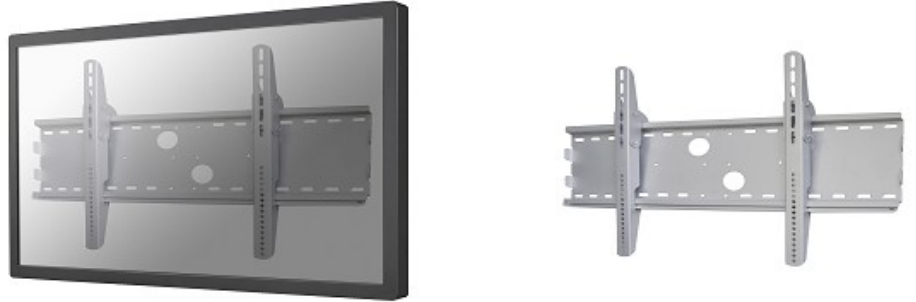

## PLASMA-W100

## NEWSTAR FLAT SCREEN WALL MOUNT

The PLASMA-W100 is a fixed wall mount for flat screens up to 85" (216 cm).

The NewStar wall mount, model PLASMA-W100 is a fixed wall mount for flat screens up to 70". This mount is a great choice when you want the ultimate viewing flexibility with your flat screen. Depth of this mount is 3 to 4 centimetres.

NewStar PLASMA-W100 is suitable for screens up to 85" (216 cm). The weight capacity of this product is 100 kg. The wall mount is suitable for screens that meet VESA hole pattern 200x200 to 865x480mm. Different hole patterns can be covered using NewStar VESA adapter plates.

Create a clean design ambiance for your flat screen TV in the living room, bedroom or home cinema.

All installation material including is included with the product. The product has the possibility to be locked. (\*lock not included)