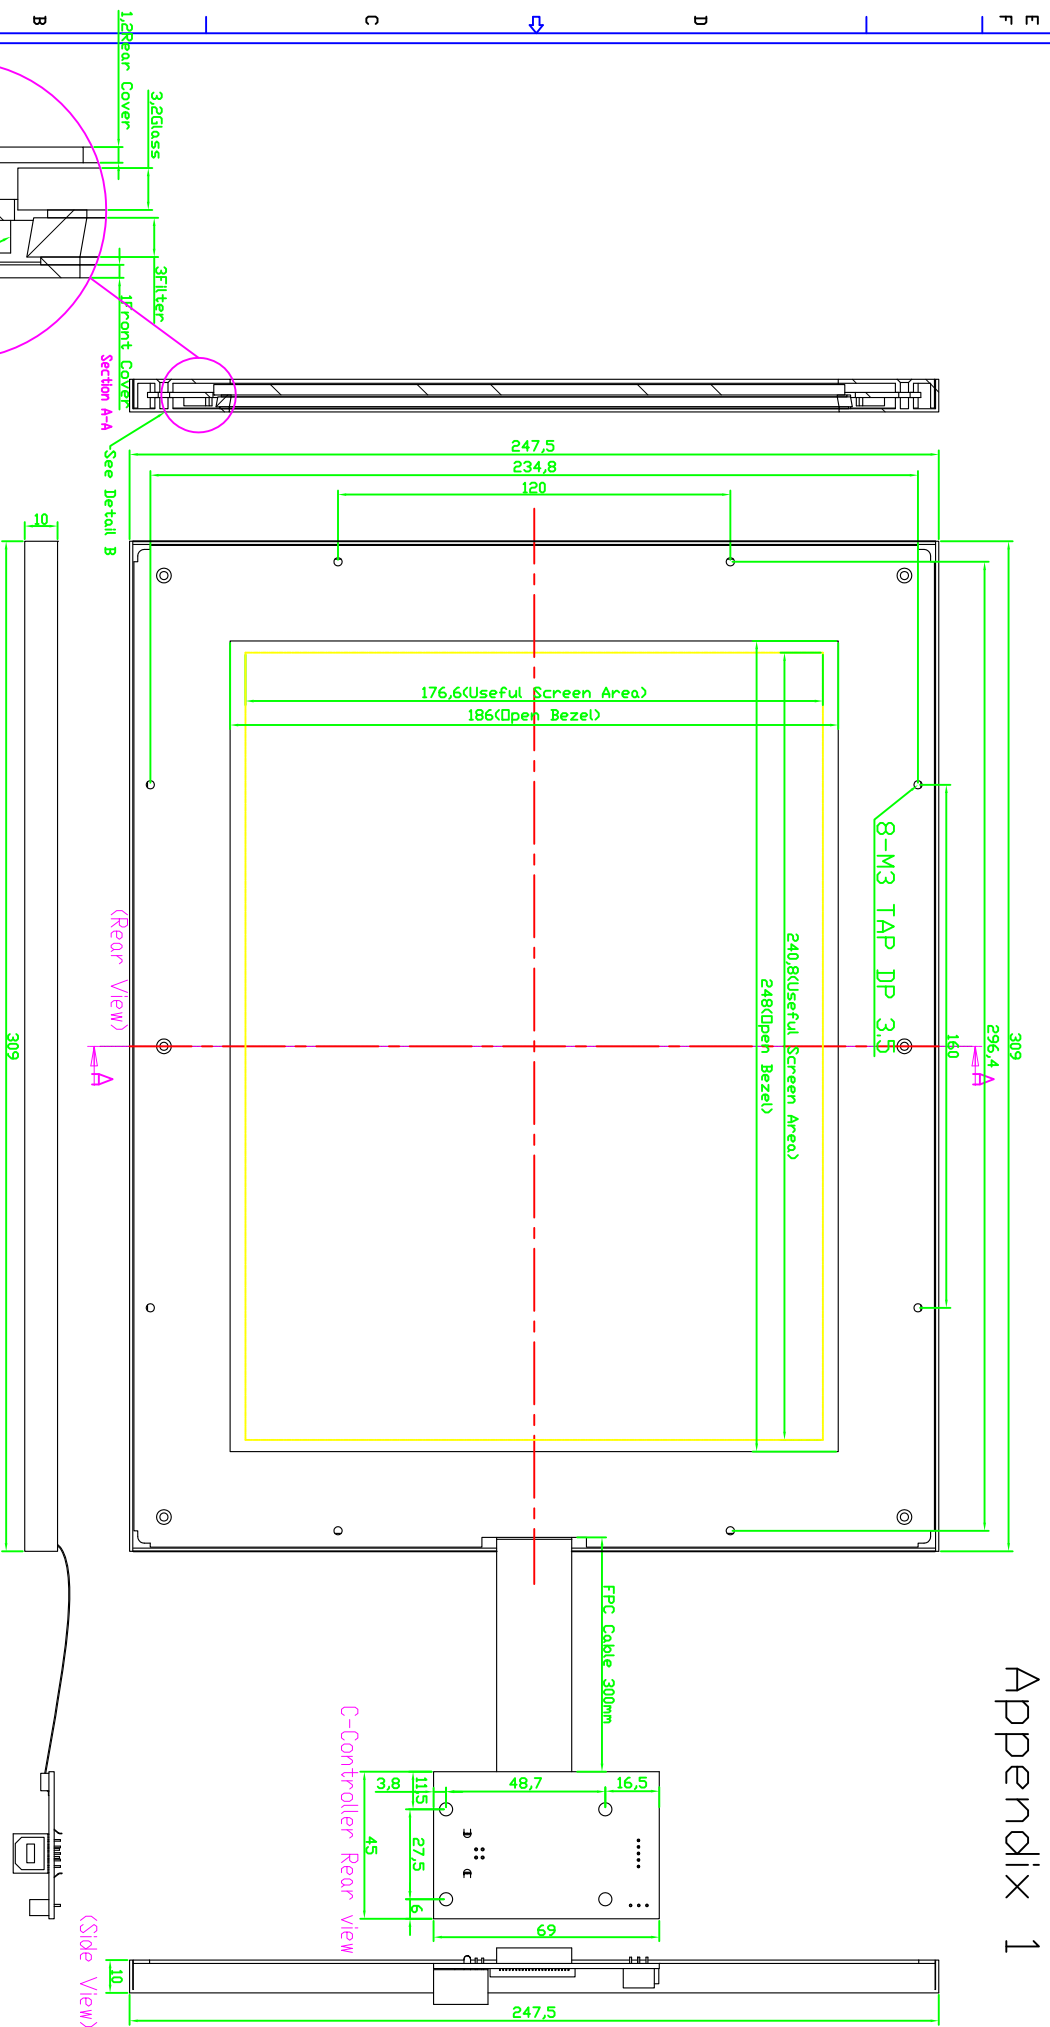

Appendix 1

DETAIL B
Scale 4/1

NOTE

NO.	REVISION RECORD	DATE	APR
Δ			
Δ			

NO.	PART NAME	PART NO.	QTY	DESCRIPTION	REMARK
APVD BY		SCALE 1/1		DRWG NAME	
CHKD BY		UNIT mm			
ENG BY		TOLER 0.015		NIB 121B set	
DRVG BY		PRDU.			

Nexio Co., Ltd.

SIZE	DRWG. NO.	NIB 121B set
A1	SHEET	1 OF 1