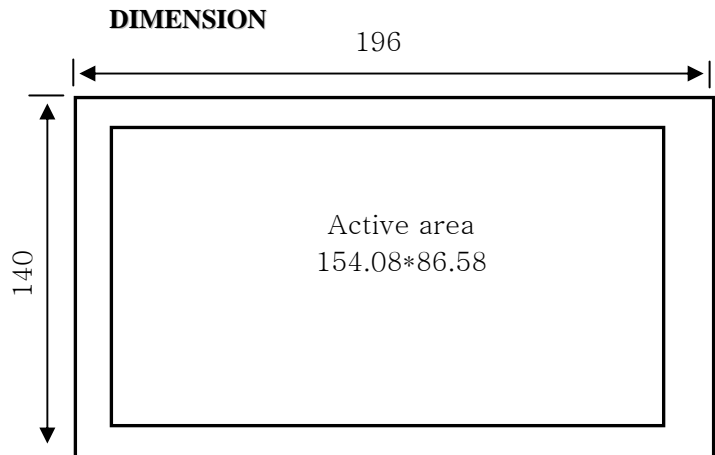

AOD070PG Metal Housing Specifications

SPECIFICATION

LCD Panel (7" wide)

Display type	TFT LCD Panel
Max. Resolution	480*234
Colors	262.144 colors
Diagonal Size	7 inch wide
Display Area	154.08mm(H)*86.58mm(V)
Brightness	380cd/m ²
Contrast Ratio	400 : 1 (Typical)
Response Time	30ms (Typical)
Viewing Angle	60°/60°(L/R)& 40°/50°(U/D)

Protection Glass

Interface

Video Input Composite & S-video

OSD Control

Video Default set, Brightness, Contrast, Hori. /Vert. Position, Saturation, Hue, Language

Mechanical & Environmental

Dimensions 196*140*37

Temperature 0°C to 50°C Operating
-20°C to 60°C Storage

Humidity 20%RH to 90%RH Operating
5%RH to 90%RH Storage

Accessories

Standard Composite cable,
S-Video cable

Front view

Side view