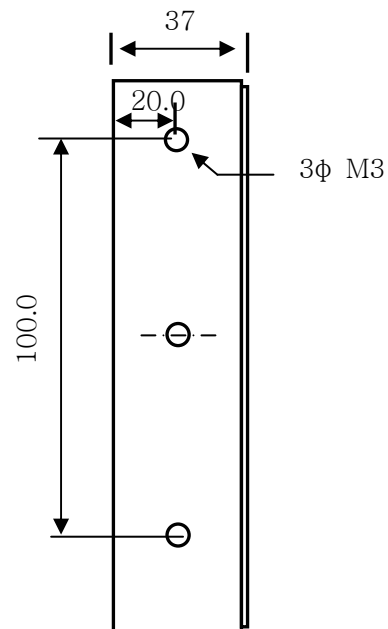

AOD070PG Metal Housing Specifications

SPECIFICATION

LCD Panel (7" wide)

Display type	TFT LCD Panel
Max. Resolution	480*234
Colors	262.144 colors
Diagonal Size	7 inch wide
Display Area	154.08mm(H)*86.58mm(V)
Brightness	380cd/m ²
Contrast Ratio	400 : 1 (Typical)
Response Time	30ms (Typical)
Viewing Angle	60°/60°(L/R)& 40°/50°(U/D)

Protection Glass

Interface

Video Input Composite & S-video

OSD Control

Video Default set, Brightness, Contrast, Hori. /Vert. Position, Saturation, Hue, Language

Mechanical & Environmental

Dimensions 196*140*37

Temperature 0°C to 50°C Operating
-20°C to 60°C Storage

Humidity 20%RH to 90%RH Operating
5%RH to 90%RH Storage

Accessories

Standard Composite cable,
S-Video cable

Front view

Side view